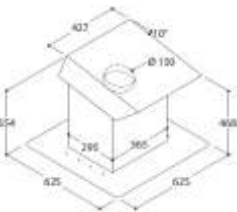

1033m³/h
For use with $\varnothing$ 150mm ducting.

SI-MOT-1000-RF540

£784.80